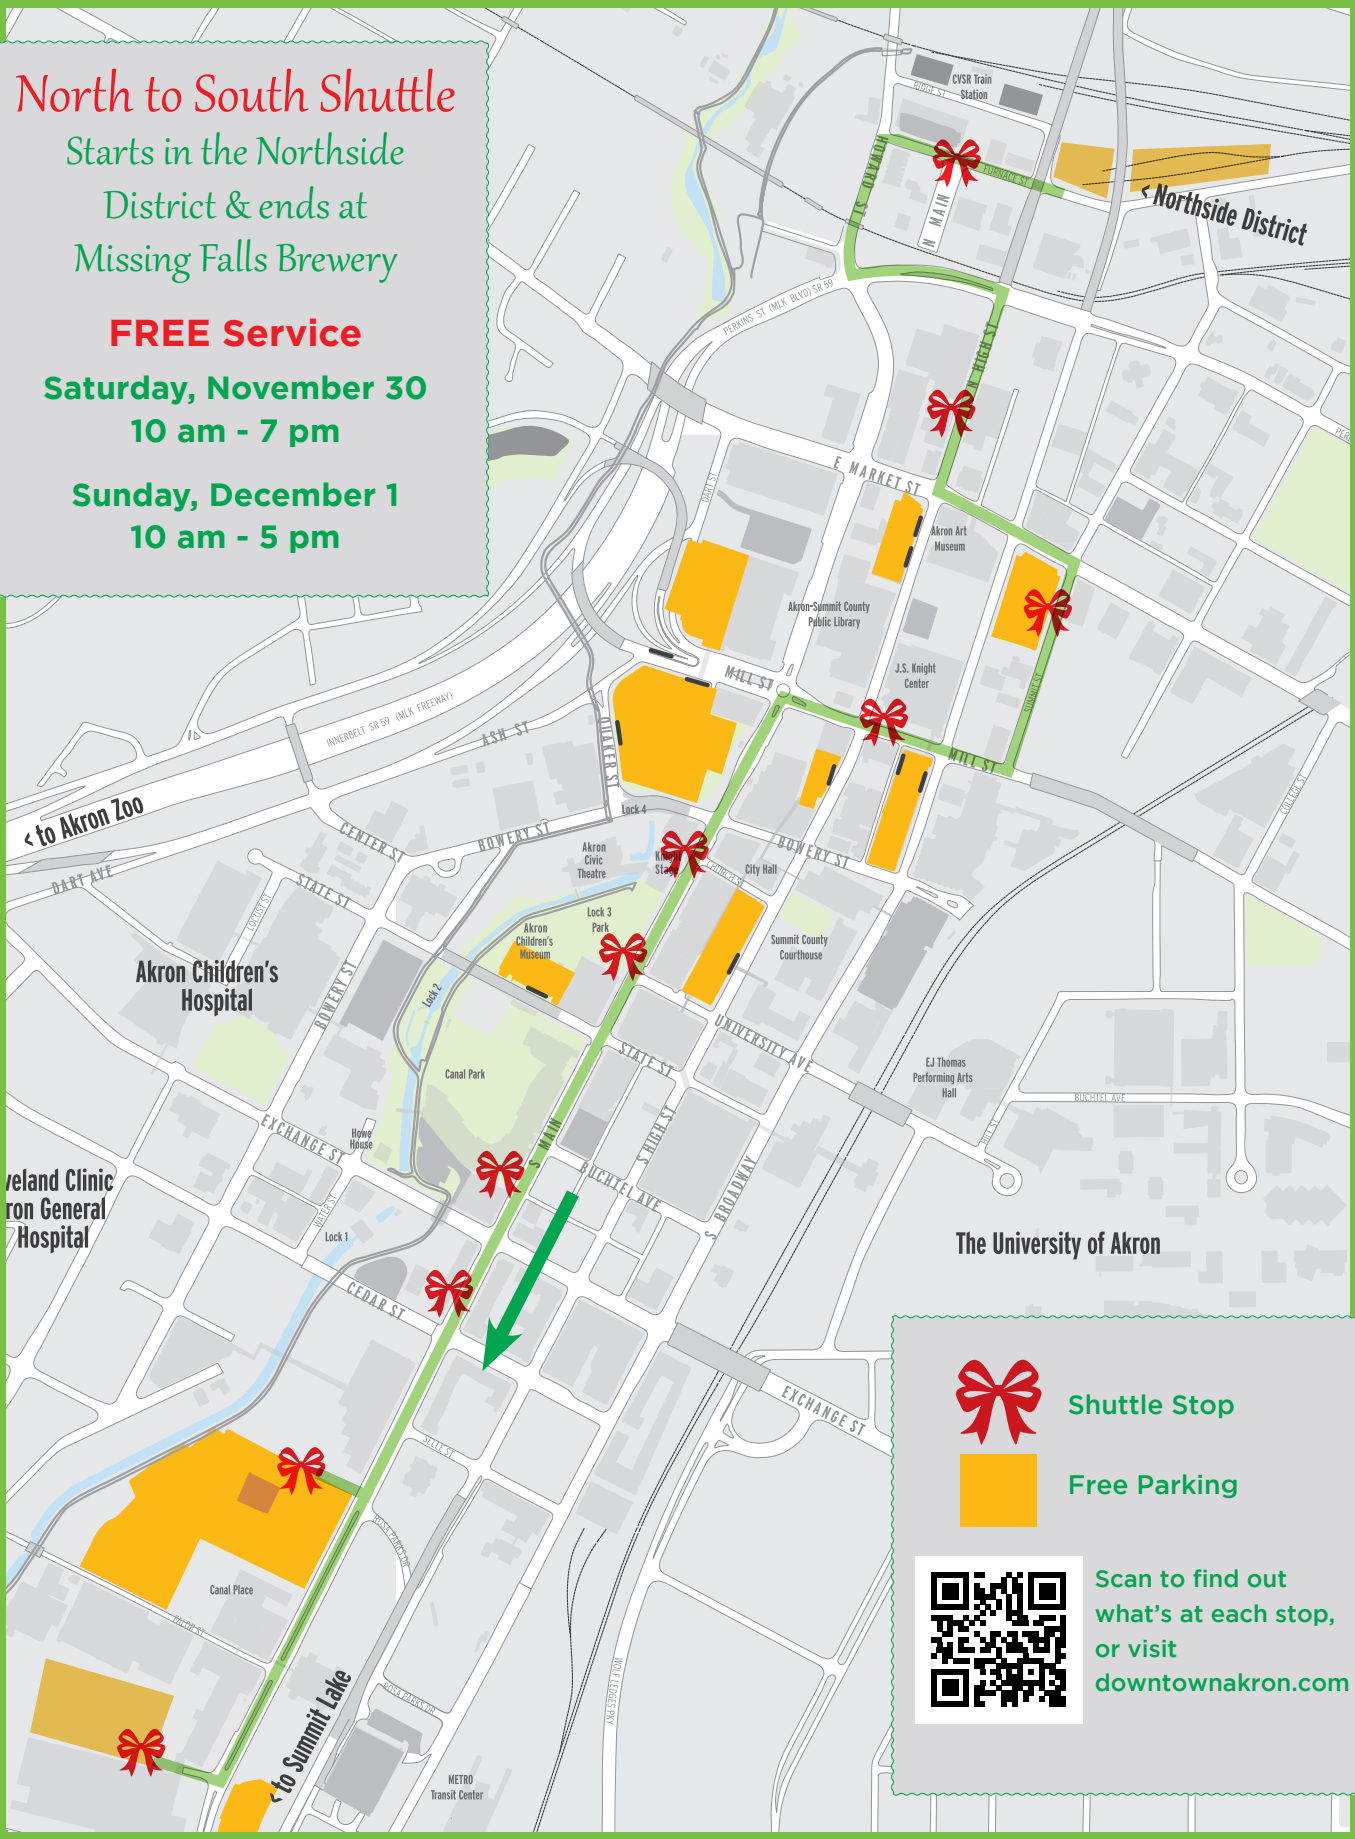

North to South Shuttle

Starts in the Northside District & ends at Missing Falls Brewery

FREE Service

Saturday, November 30
10 am - 7 pm

Sunday, December 1
10 am - 5 pm

Shuttle Stop

Free Parking

Scan to find out what's at each stop, or visit downtownakron.com

South to North Shuttle

Starts at Missing Falls
Brewery & ends at the
Northside District

FREE Service

Saturday, November 30
10 am - 7 pm

Sunday, December 1
10 am - 5 pm

Shuttle Stop

Free Parking

Scan to find out
what's at each stop,
or visit
downtownakron.com